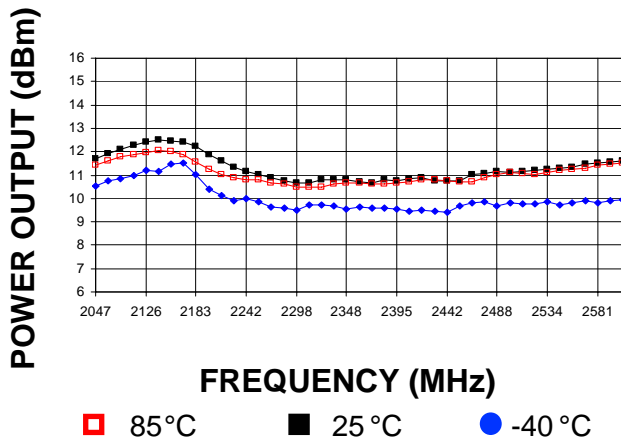

Tuning Curve, typ.

Power Curve, typ.

Footprint

Physical Dimensions

LFSuffix = RoHS Compliant. All specifications are subject to change without notice.