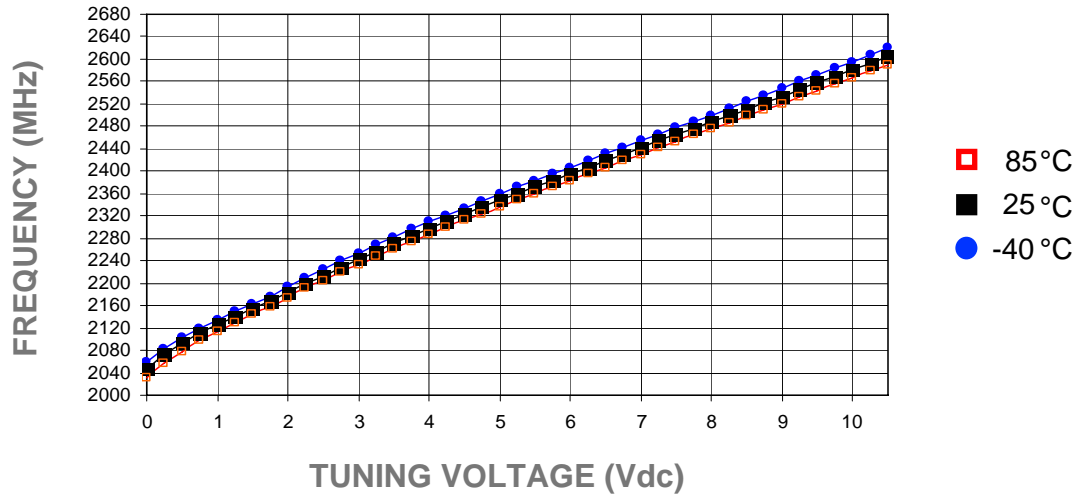

Tuning Curve, typ.

Power Curve, typ.