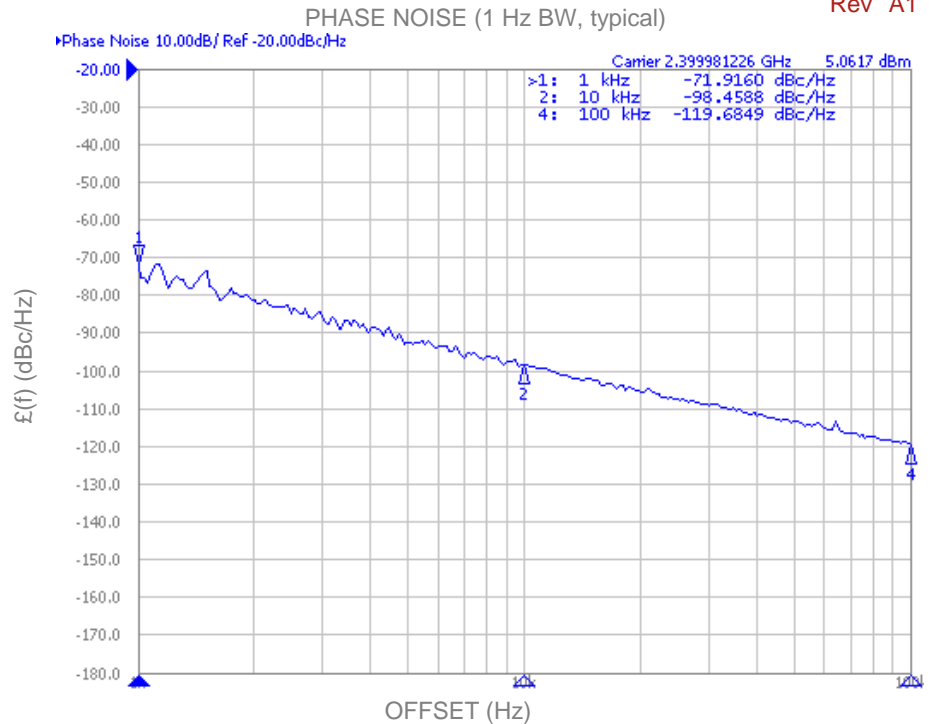

14118 Stowe Drive, Suite B
Poway, CA 92064
TEL: (858) 621-2700 | FAX: (858) 486-1927
URL: www.zcomm.com
EMAIL: applications@zcomm.com

Voltage-Controlled Oscillator Surface Mount Module

Applications

- Earthstations
- PCN Basestations
- Satellite Modems

Application Notes

- AN-101: Mounting and Grounding
- AN-102: Output Loading
- AN-107: Manual Soldering

Performance Specifications	Min	Typ	Max	Units
Oscillation Frequency Range	2300		2500	MHz
Phase Noise @ 10 kHz offset (1 Hz BW)		-97		dBc/Hz
Harmonic Suppression (2nd)		-16	-13	dBc
Tuning Voltage	1.5		10.5	Vdc
Tuning Sensitivity (avg.)		47		MHz/V
Power Output	7	10	13	dBm
Load Impedance		50		Ω
Input Capacitance			50	pF
Pushing			3	MHz/V
Pulling (14 dB Return Loss, Any Phase)			30	MHz
Operating Temperature Range	-40		85	$^{\circ}\text{C}$
Package Style		MINI-14H		

Power Supply Requirements	Min	Typ	Max	Units
Supply Voltage (Vcc, nom.)		10		Vdc
Supply Current (Icc)		16	21	mA

Additional Notes