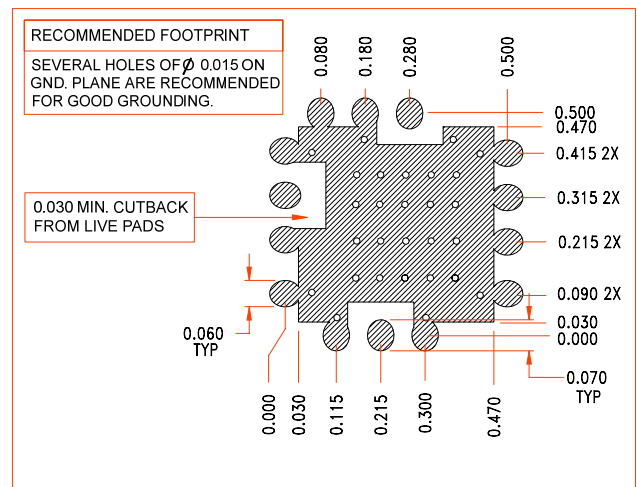

### Additional Notes

Tuning Curve, typ.

Power Curve, typ.

Footprint

Physical Dimensions

LFSuffix = RoHS Compliant. All specifications are subject to change without notice.